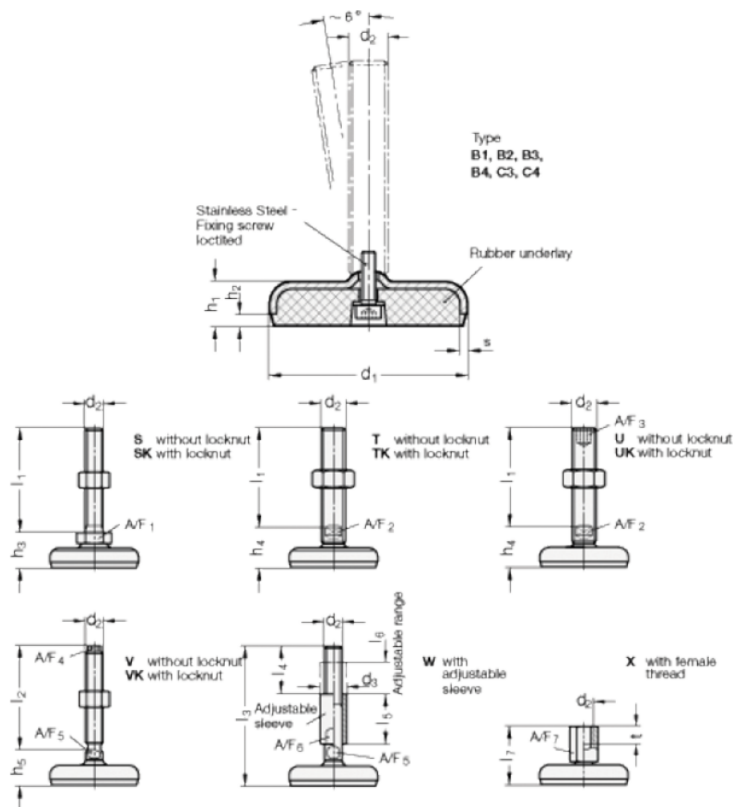

Article number: 203180M1675B1TK  
 Description: E+G levelling foot  
 GN 31-80-M16-75-B1-TK  
 Note: TK With nut, Wrench flat at the bottom

## Measures

A/F2	= 12
d1	= 80
d2	= 16
h1	= 18
h2	= 5
h4 +4.0/0	= 32
l2	= 75
s	= 3